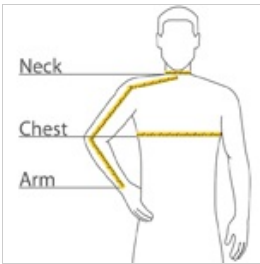

- 4.5-ounce, 55/45 cotton/poly
- Button-down collar
- Dyed-to-match buttons
- Patch pocket
- Box back pleat
- Adjustable cuffs
- Classic Navy and Light Stone have contrast inside neckband only.

**CARE INSTRUCTIONS**

Machine wash warm with like colors. Only non-chlorine bleach when needed. Tumble dry low. Warm iron if necessary.

front

back

**HOW TO MEASURE**

**CHEST**

With arms down at sides, measure around the upper body, under arms and over the fullest part of the chest.

**ARM**

Place hand on hip. Start at the center of the back of the neck and measure across the shoulder, to the elbow, and then down to the wrist.

**NECK**

Measure around the base of the neck, inserting a finger or two between the tape and neck for comfort.

**SIZE CHART**

	XS	S	M	L	XL	2XL	3XL	4XL	5XL	6XL	7XL	8XL	9XL	10XL
Chest	32-34	35-37	38-40	41-43	44-46	47-49	50-53	54-57	58-60	61-63	64-66	67-69	70-72	73-75
Neck	14 1/2 - 15	15 - 15 1/2	15 1/2 - 16	16 - 16 1/2	16 1/2 - 17	17 - 17 1/2	17 1/2 - 18	18 - 18 1/2	18 1/2 - 19	19 - 19 1/2	19 1/2 - 20 1/4	20 1/4 - 20 3/4	20 3/4 - 21 1/4	21 1/4 - 21 3/4
Arm	30 1/2	32	34	35	36 1/2	37 1/2	38 1/2	39 1/2	40 1/2	41 1/2	41 1/2	41 1/2	41 1/2	41 1/2